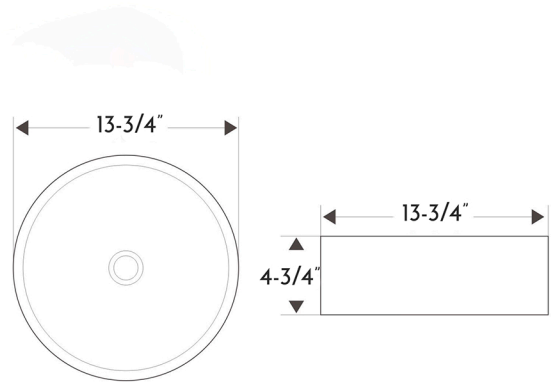

DAX-CL1277

CERAMIC VESSEL SINK SERIES

FEATURES

- Ceramic Material
- Without Overflow
- Round Shape
- Without Faucet Hole

FINISH

DAX-CL1277-WG

■ Glossy White Finish

DAX-CL1277-BM